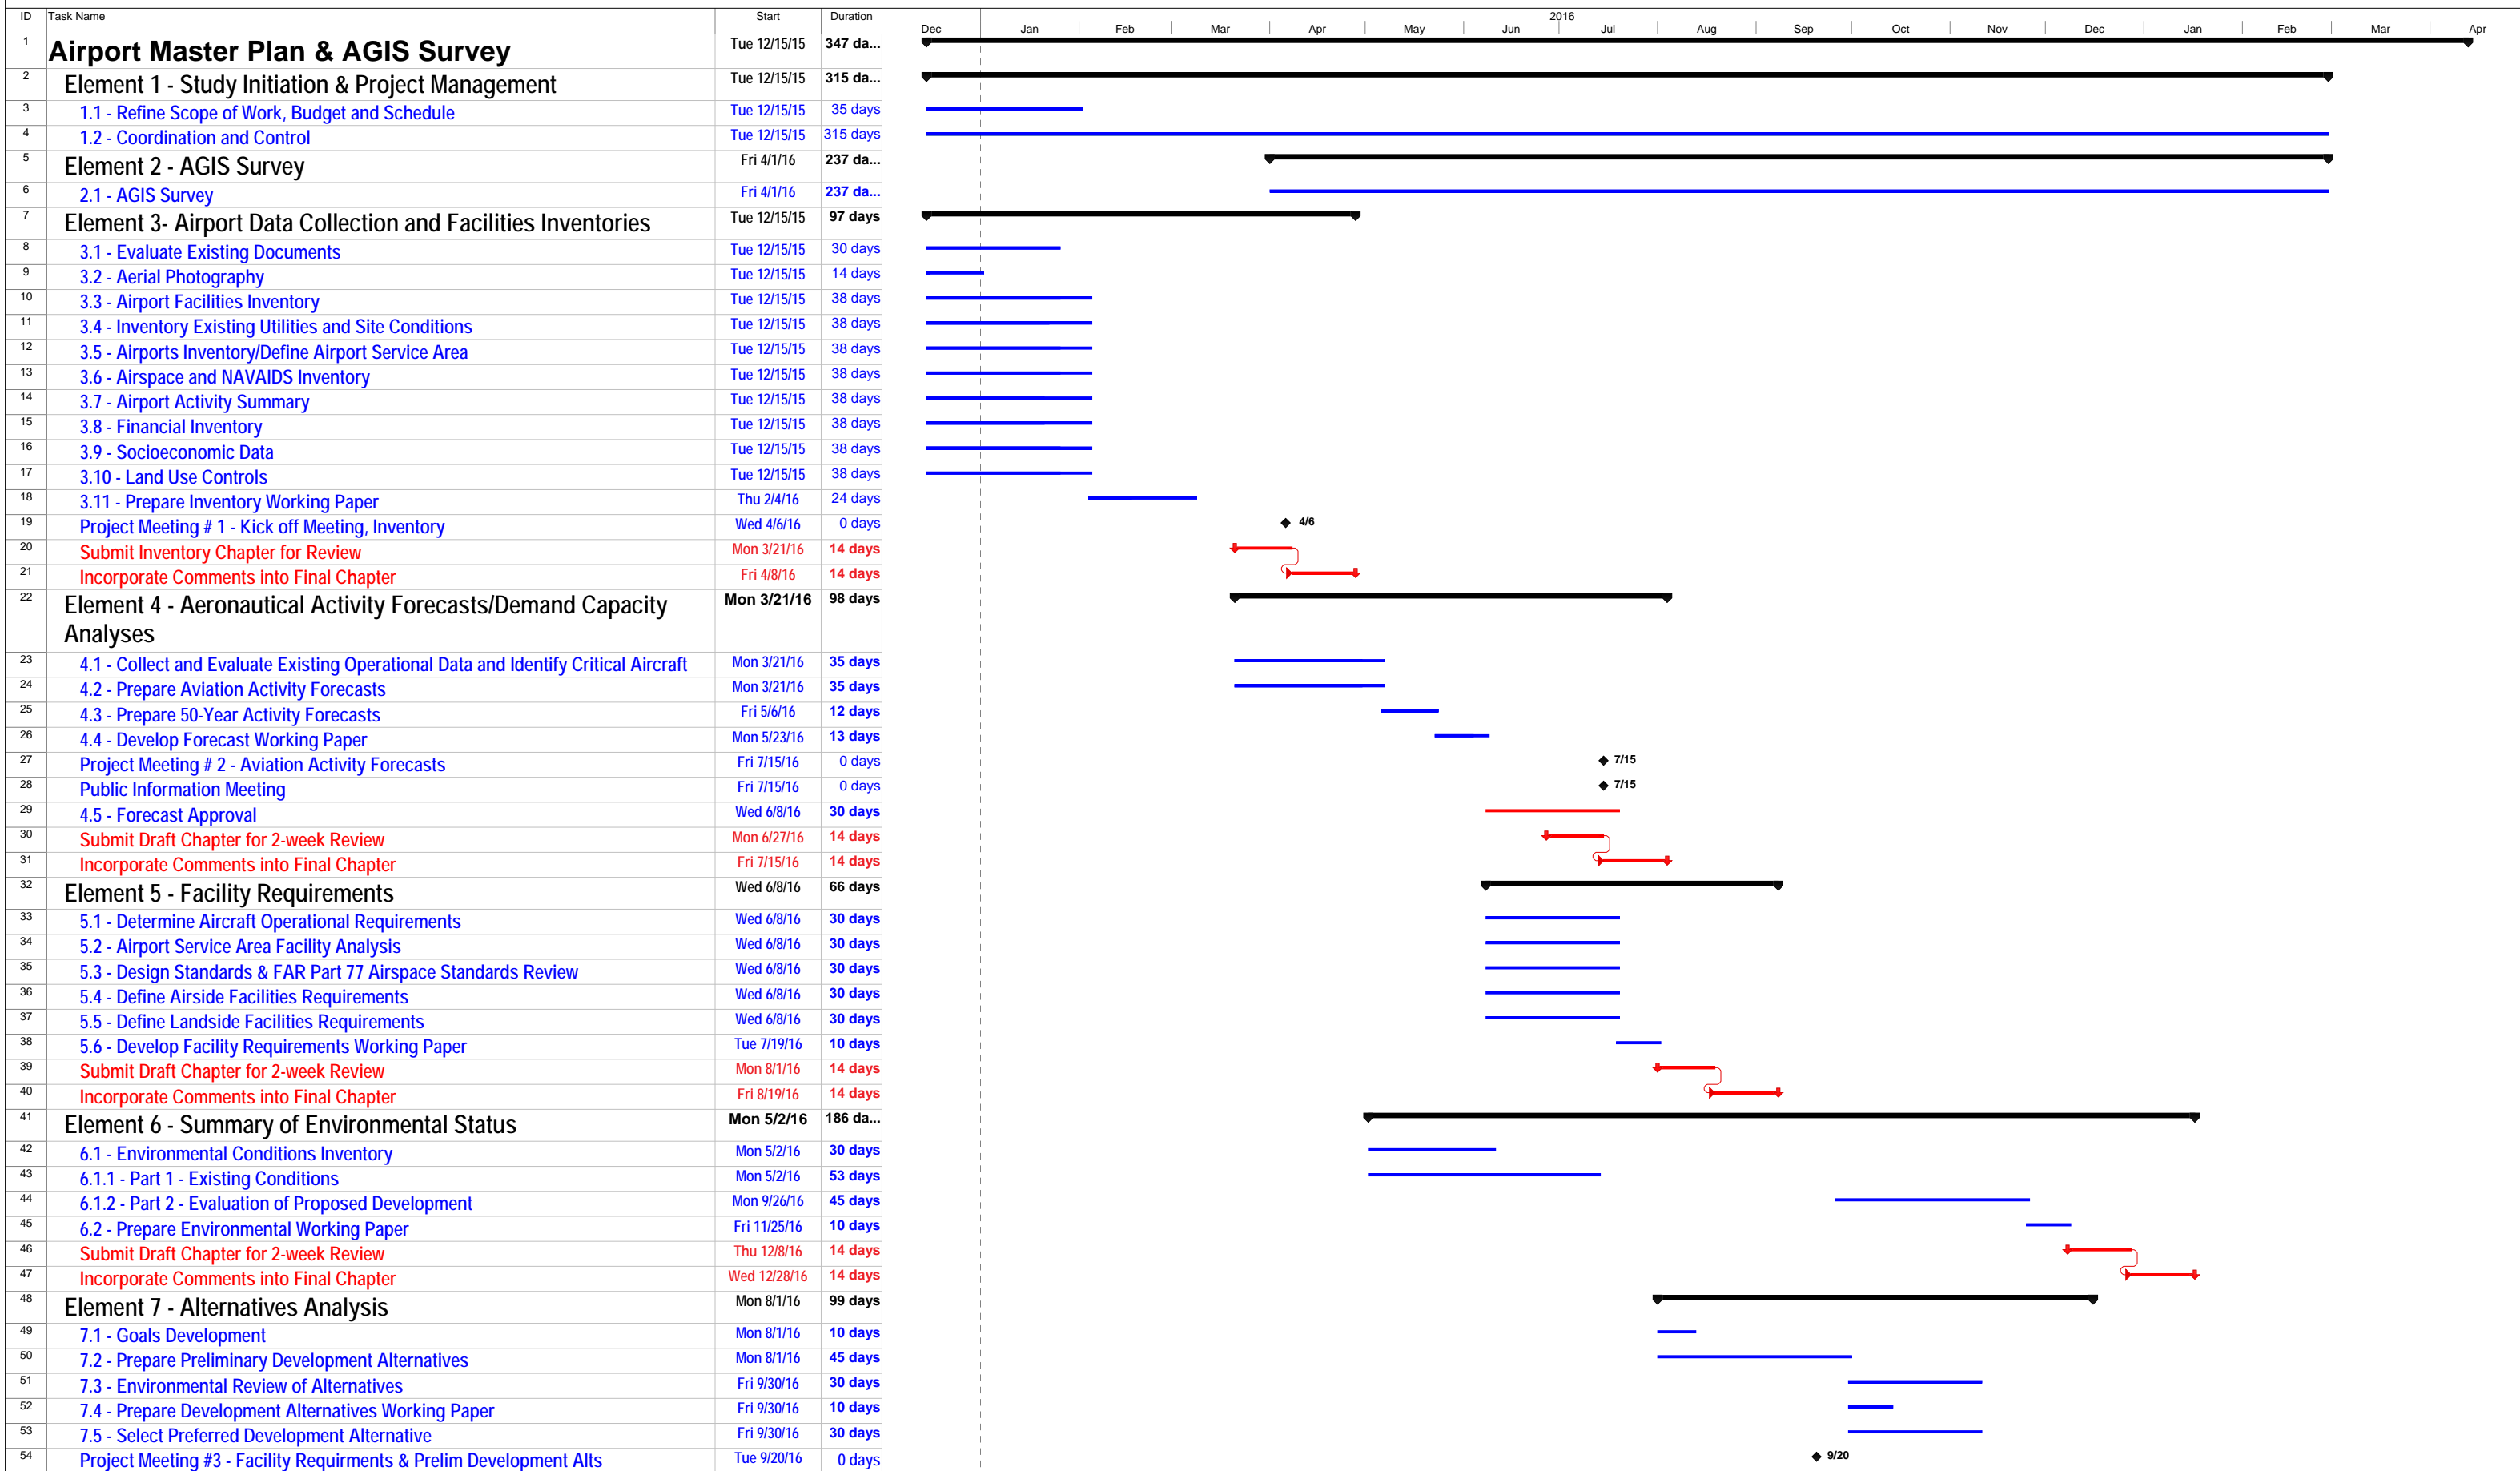

SCHEDULE - BOWERS FIELD - AIRPORT MASTER PLAN

SCHEDULE - BOWERS FIELD - AIRPORT MASTER PLAN