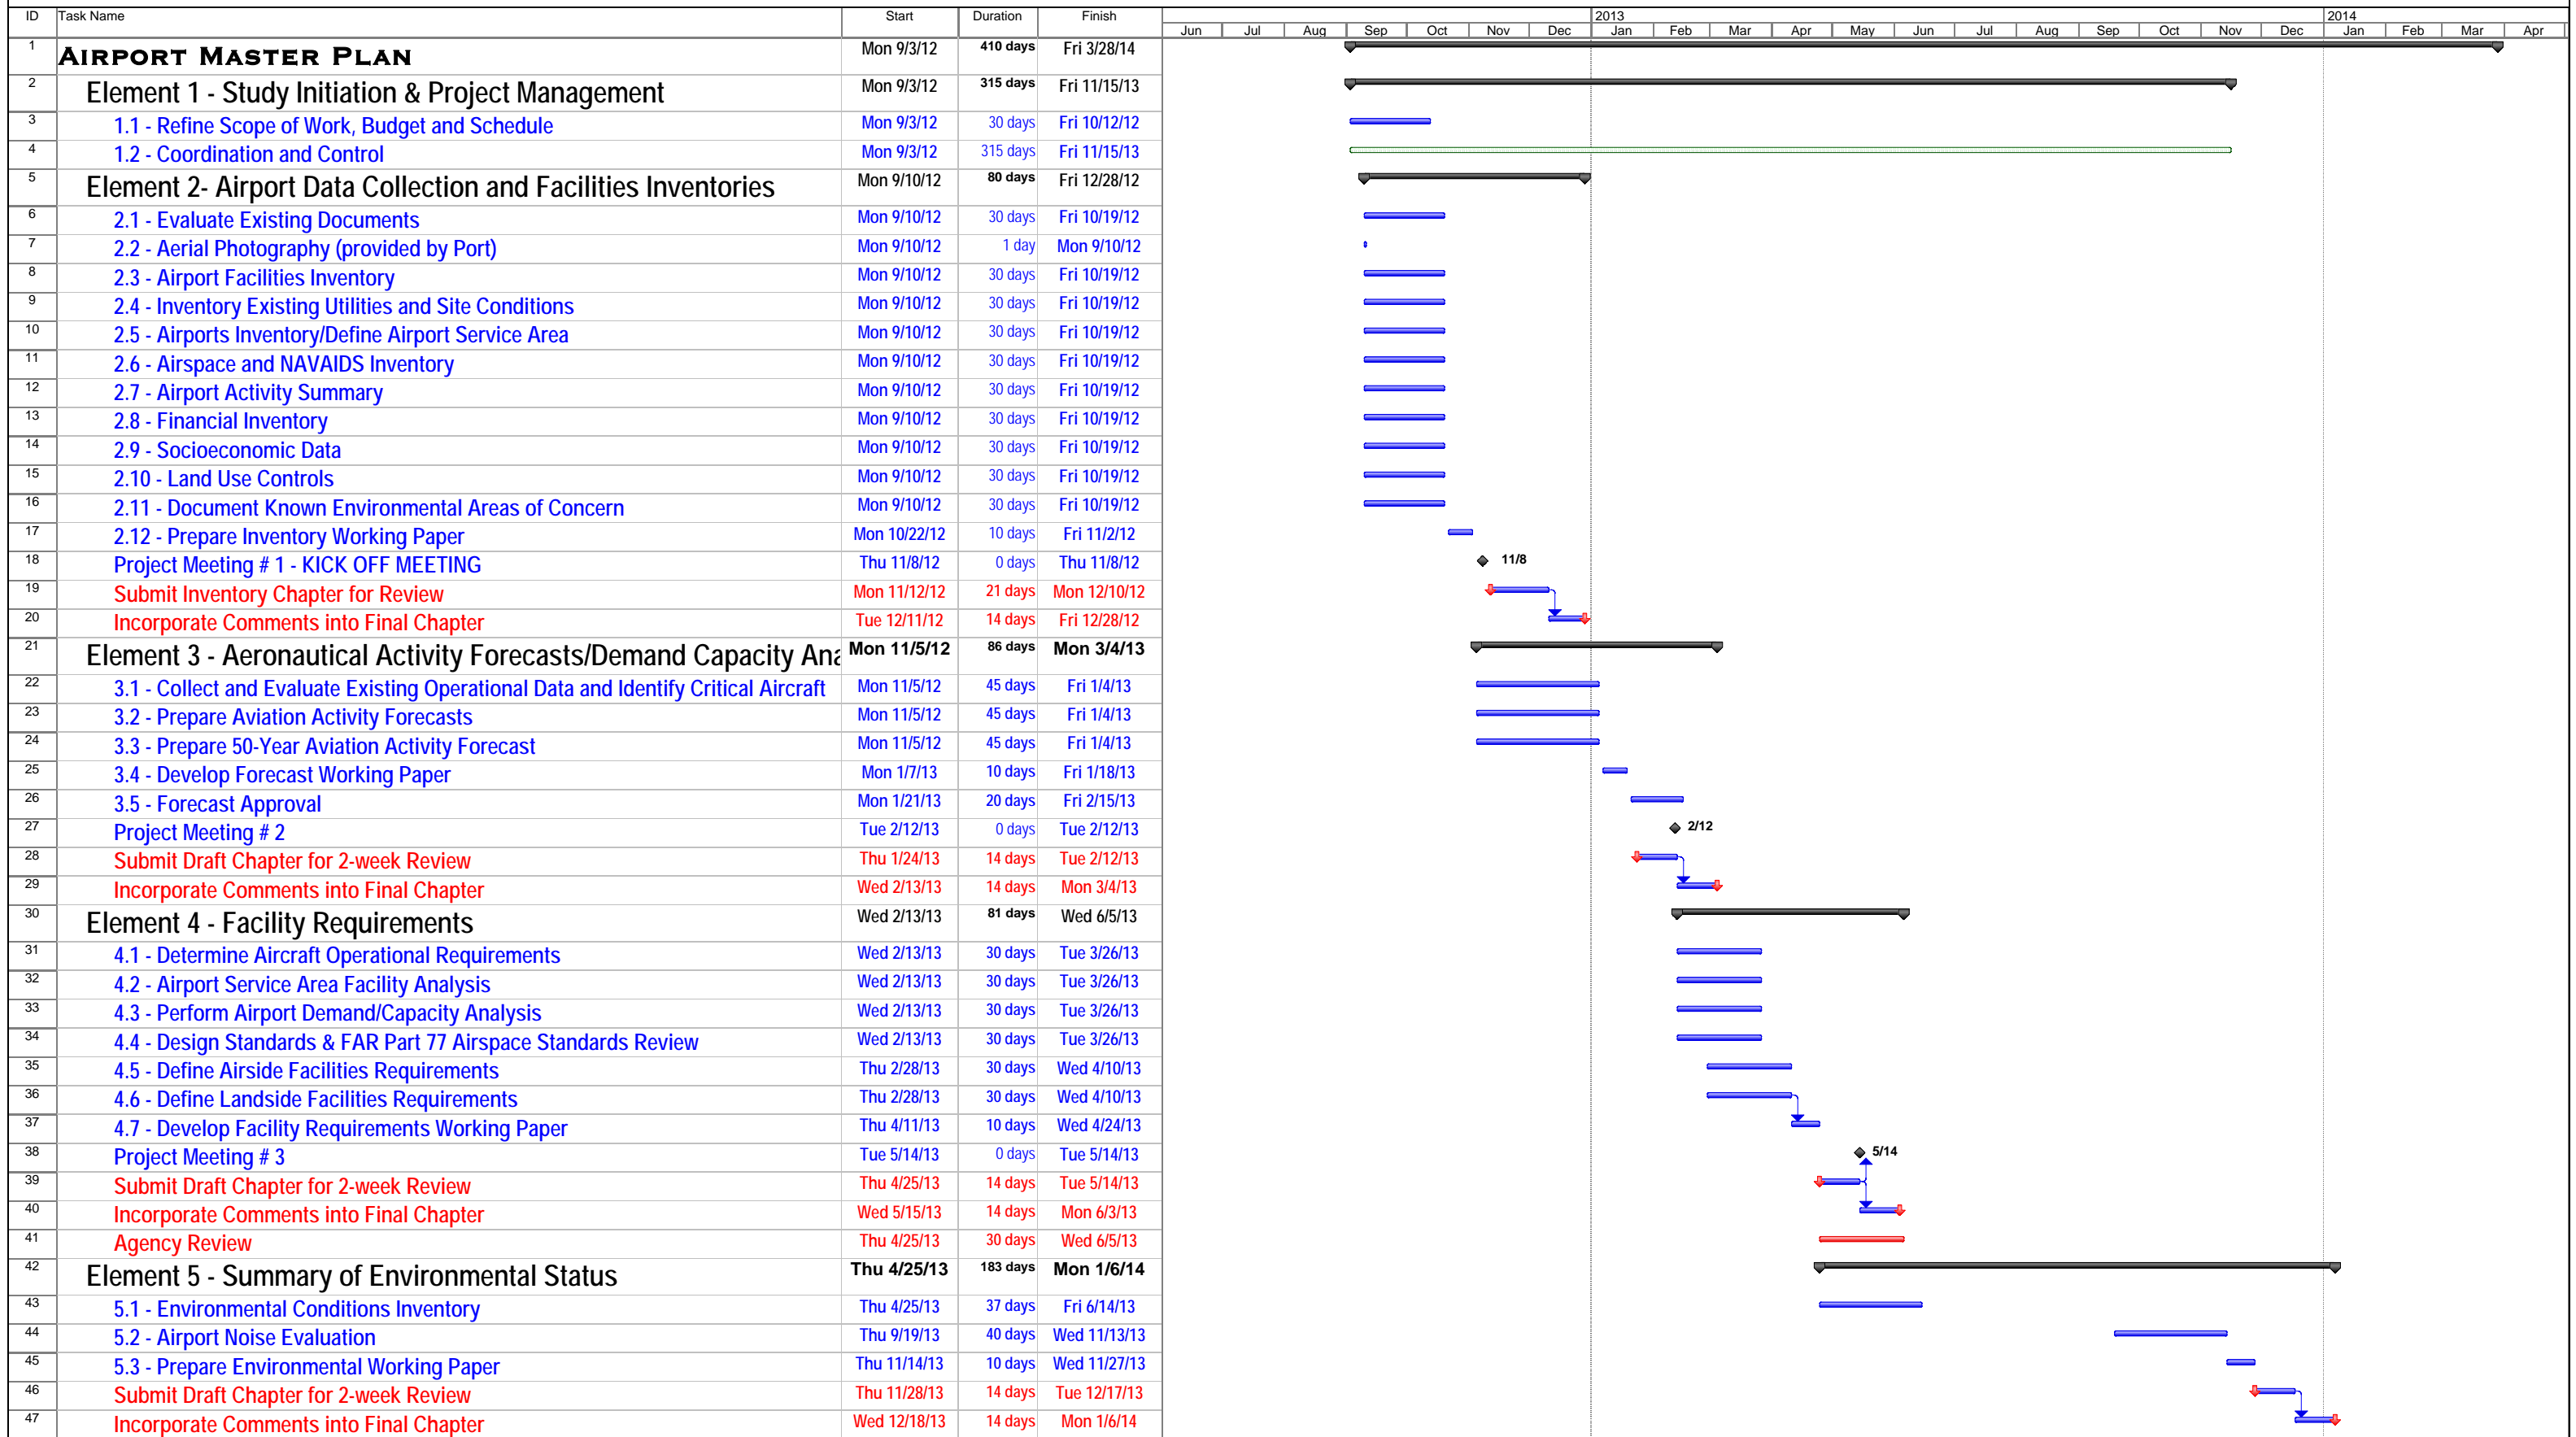

# SCHEDULE - BREMERTON NATIONAL AIRPORT - AIRPORT MASTER PLAN