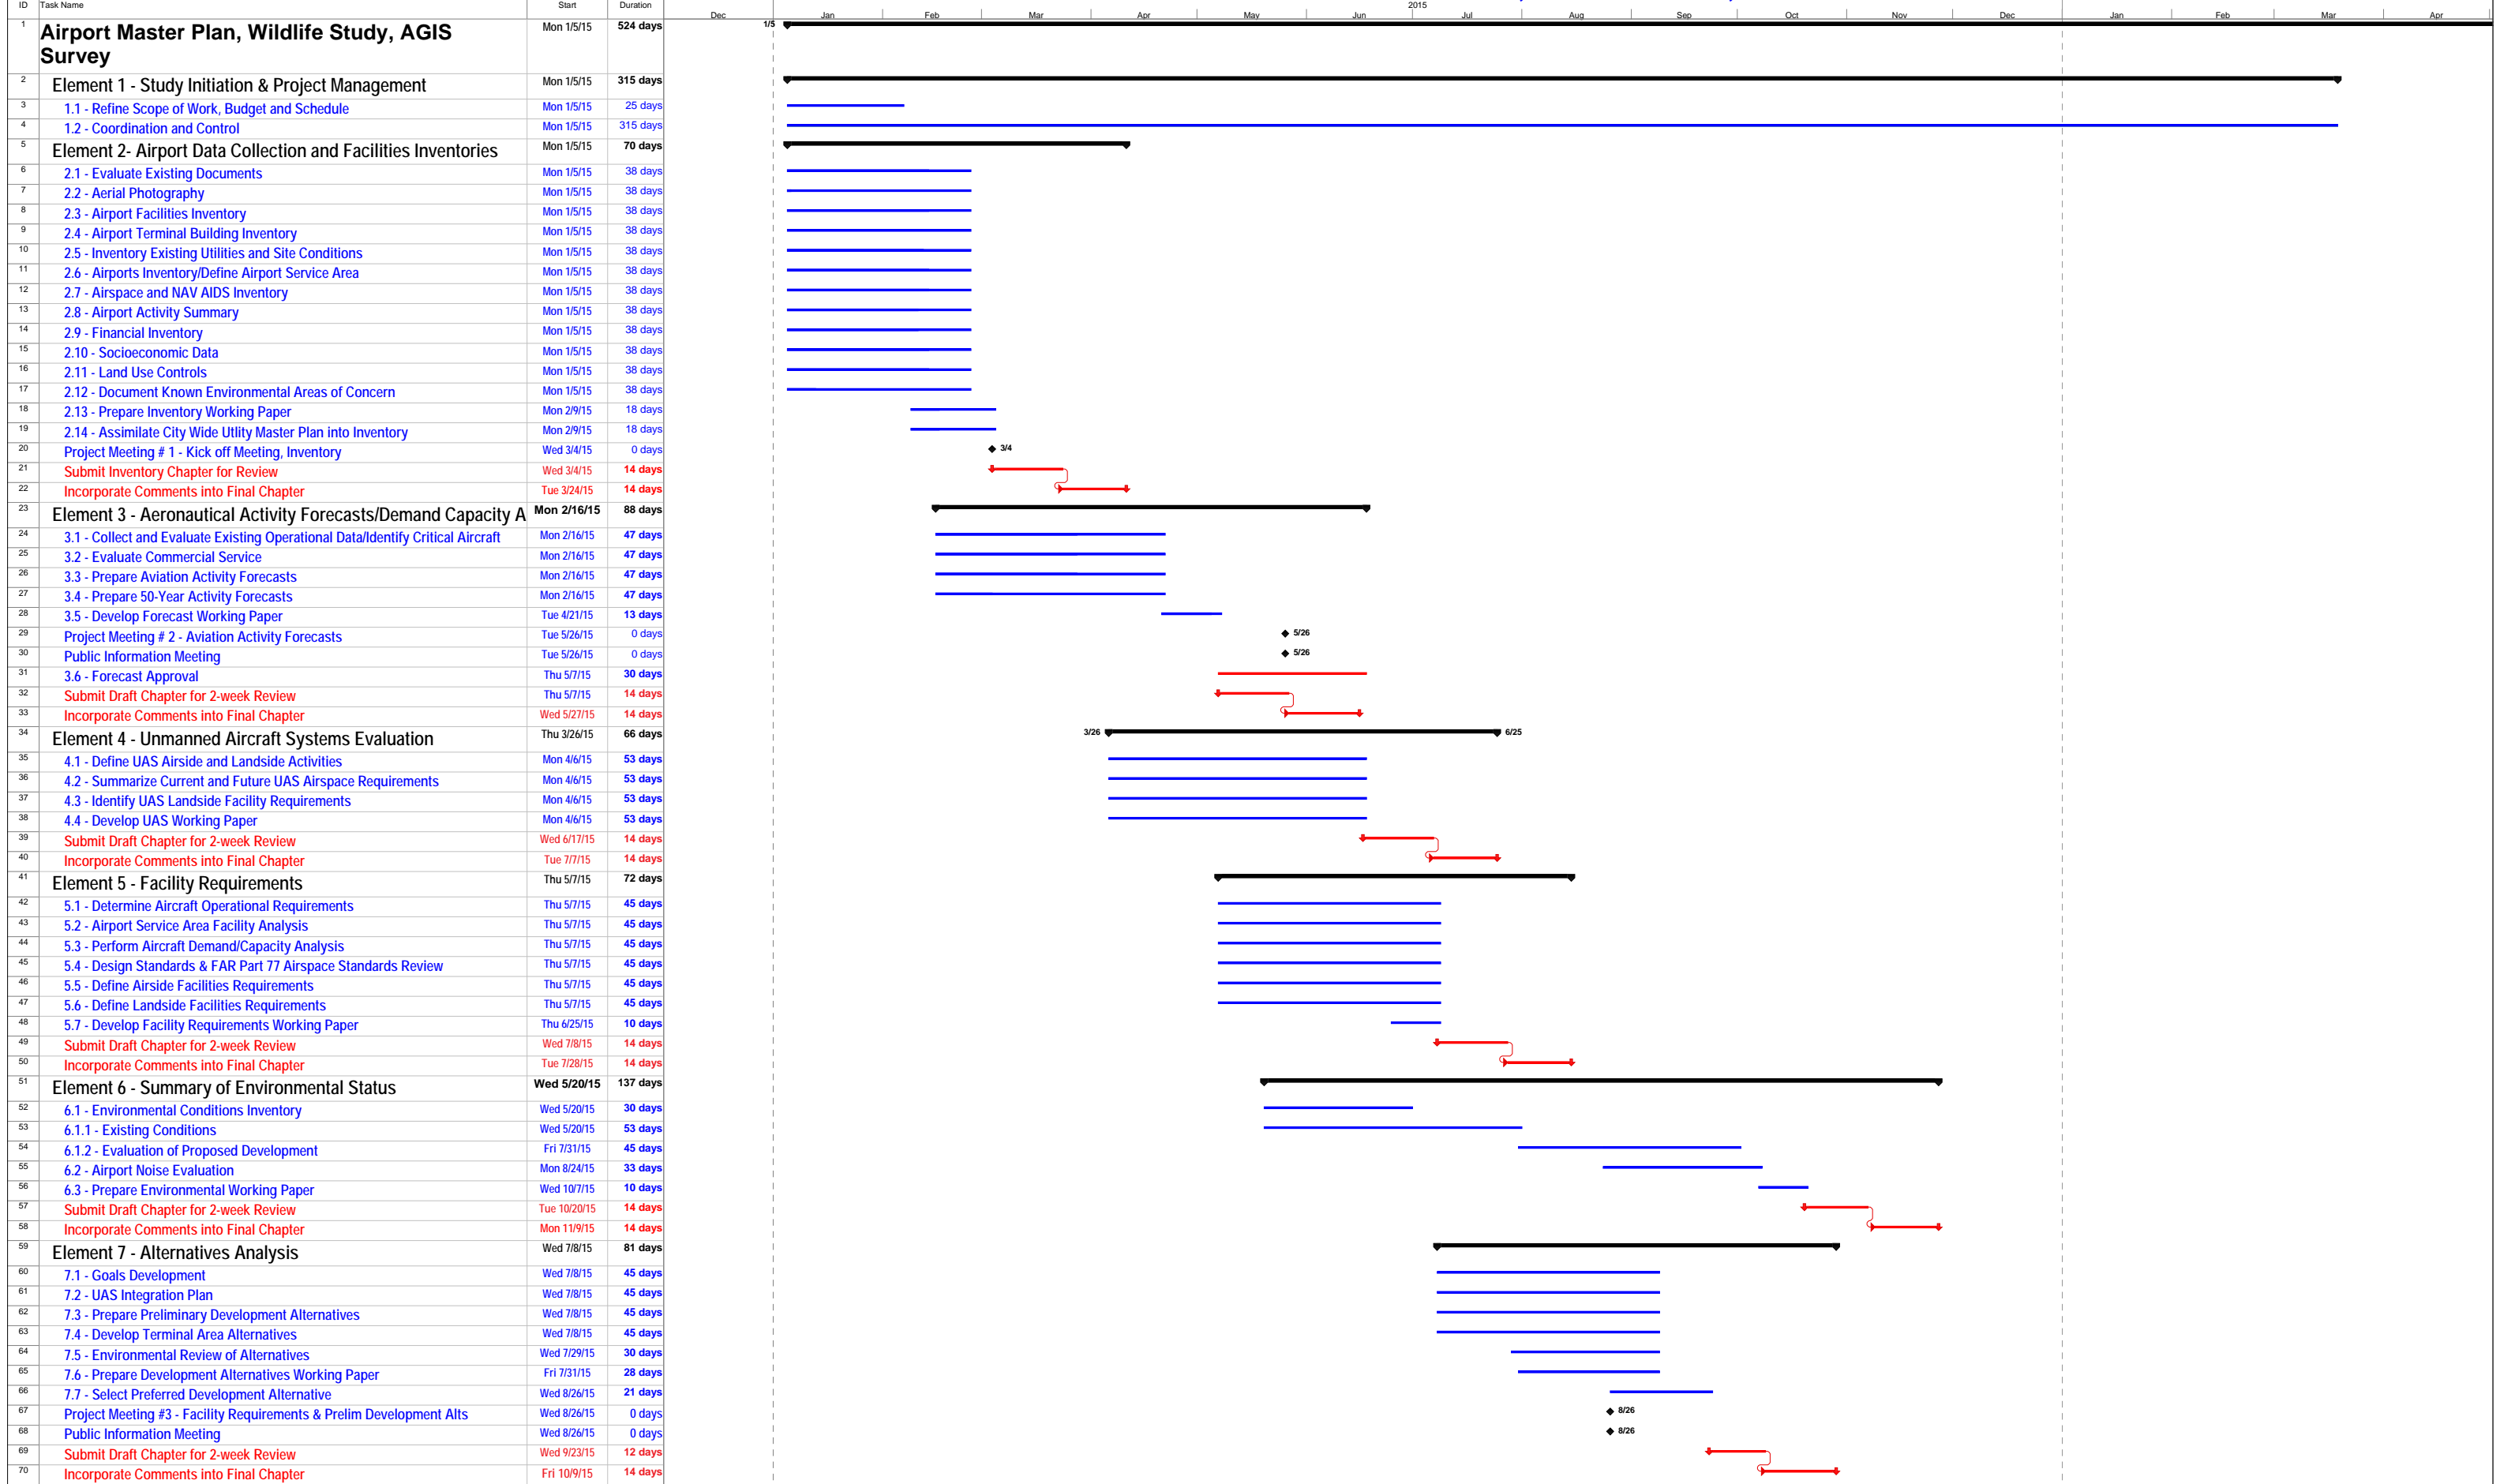

## SCHEDULE - EASTERN OREGON REGIONAL AIRPORT - AIRPORT MASTER PLAN, WILDLIFE STUDY, AGIS SURVEY