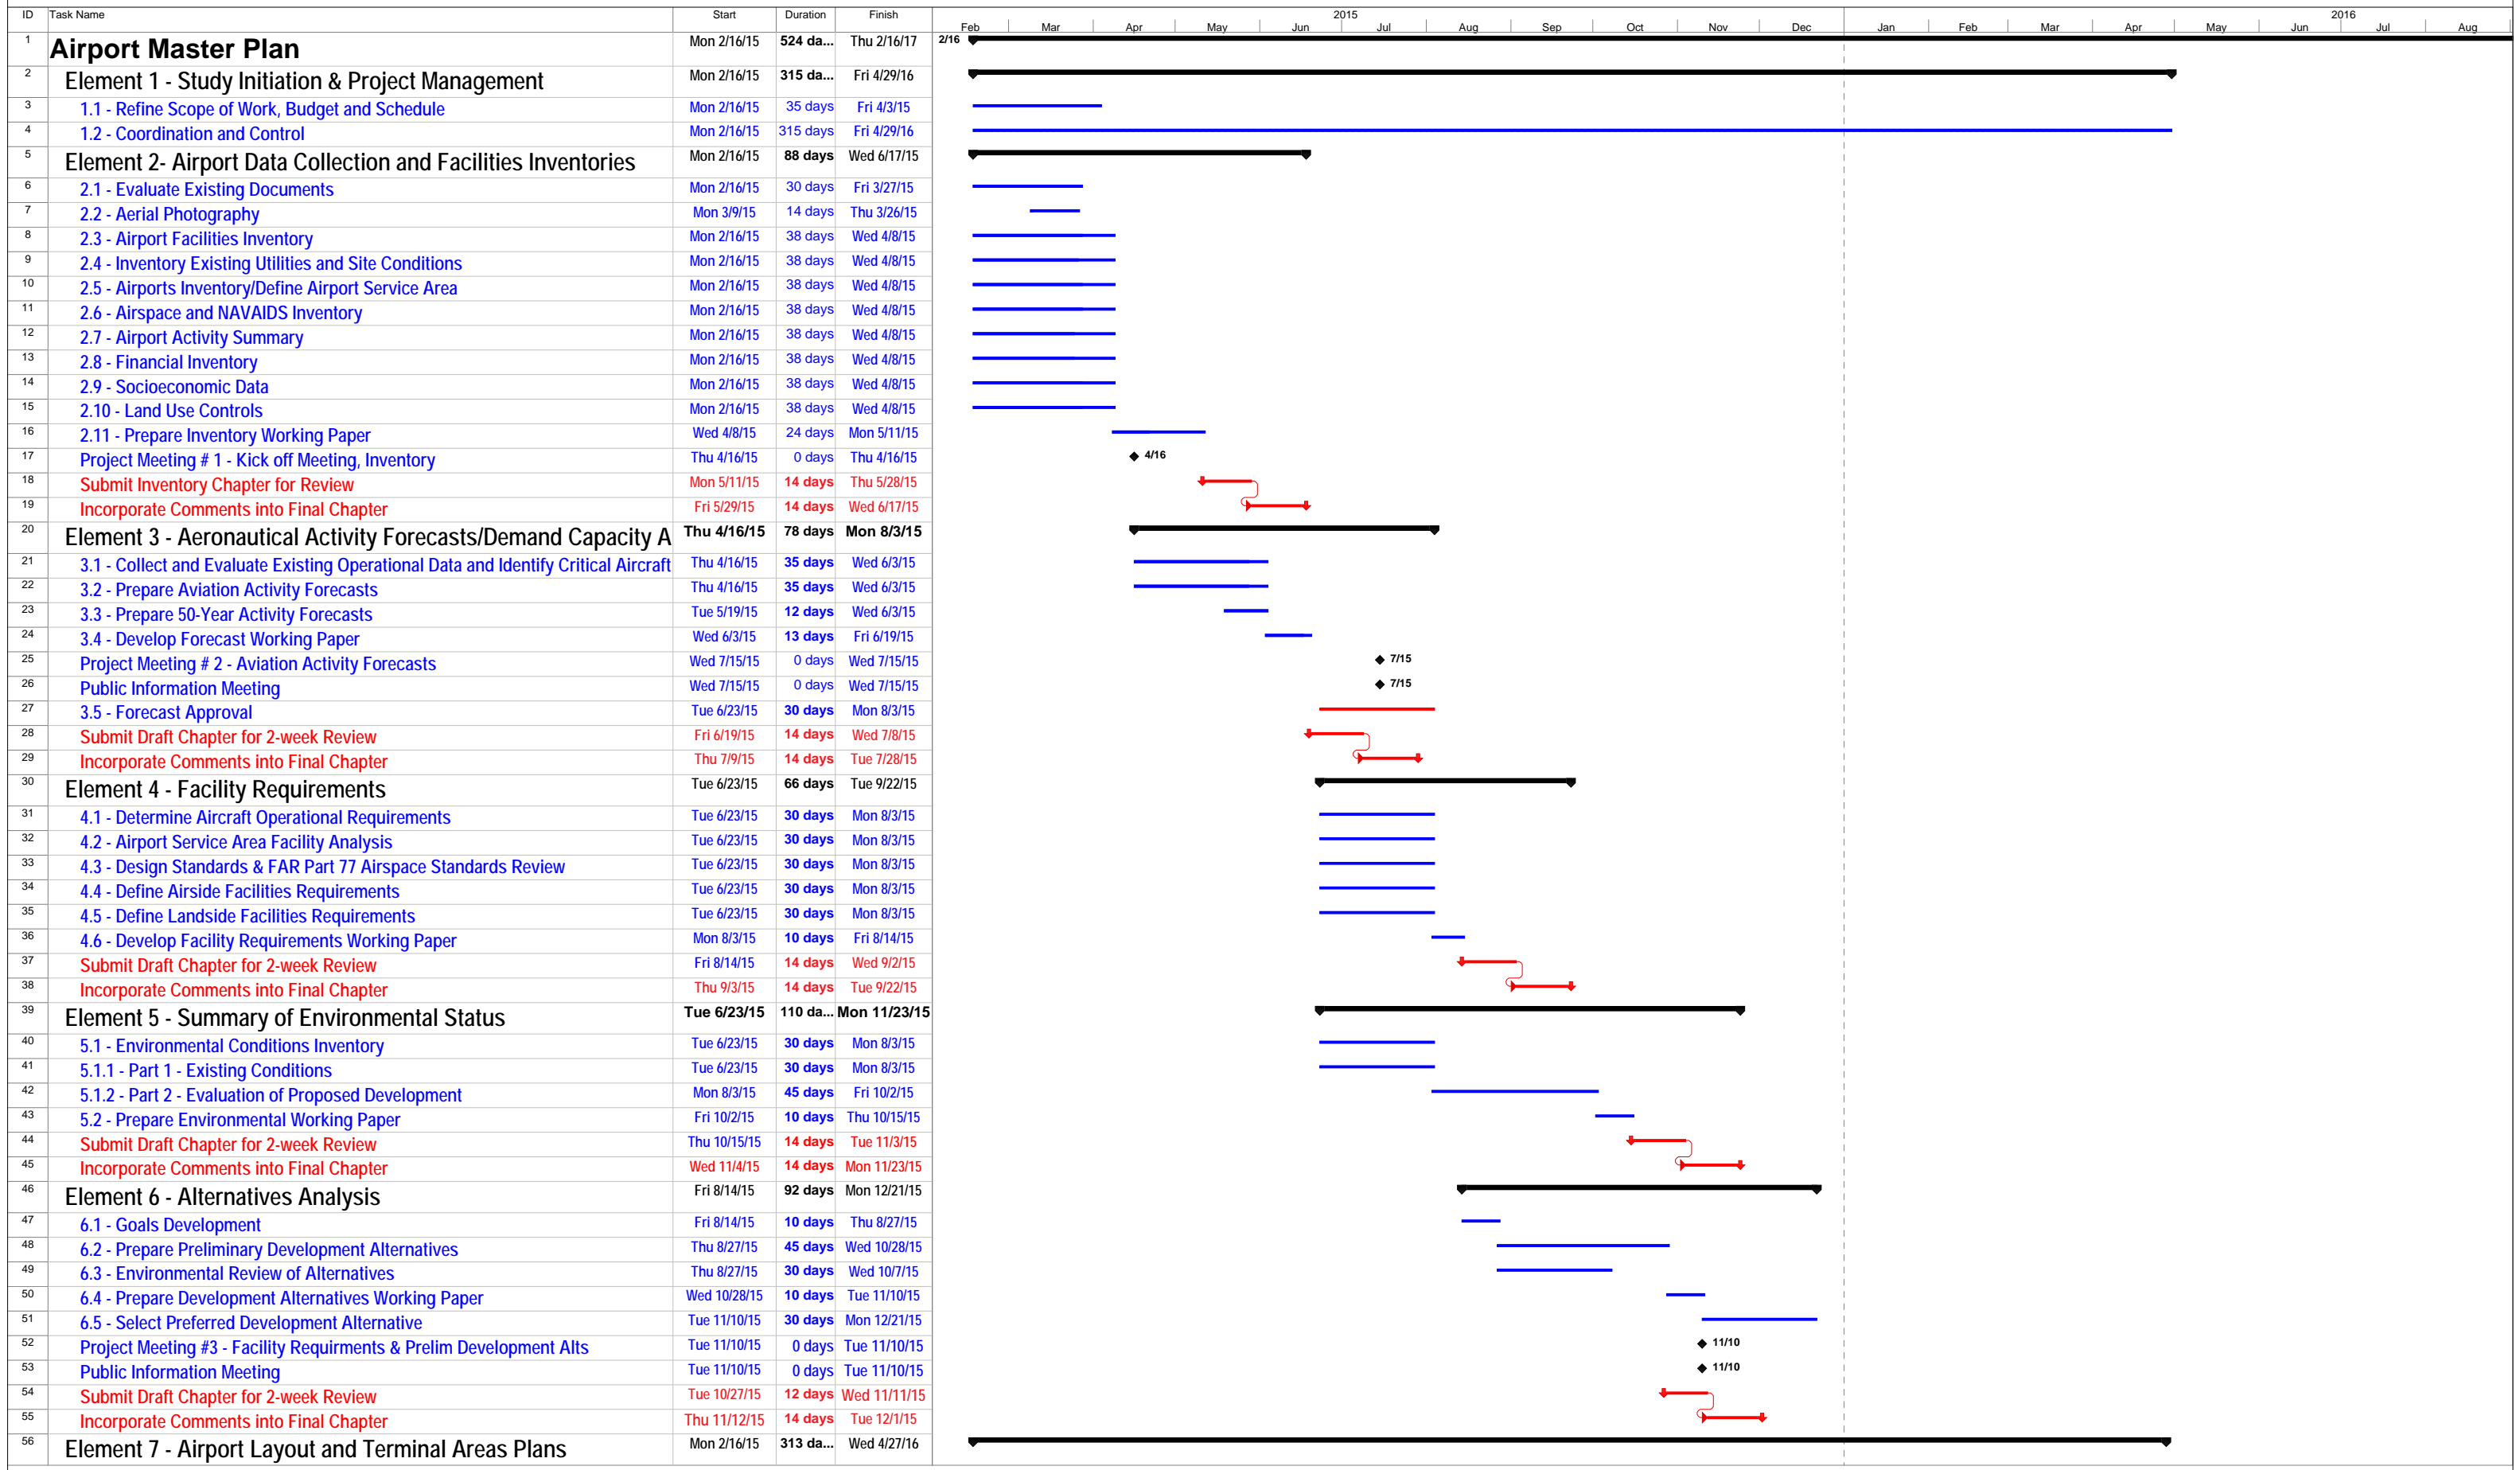

SCHEDULE - MULINO STATE AIRPORT - AIRPORT MASTER PLAN

SCHEDULE - MULINO STATE AIRPORT - AIRPORT MASTER PLAN